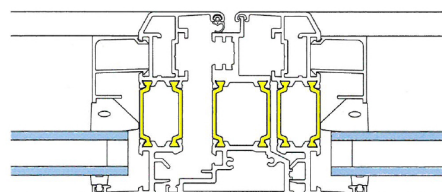

Windows can be anodised or powder coated with various colours and type of surface finish on the inside and on the outside.

Frame and sash combinations

SFB 1074

Different combinations of frame and sash sections are possible in inward opening SFB 1074 windows. Sash sections for inward opening French doors are available in two versions - one for side-hung fittings (Fix) and one for tilt-and-turn fittings.

SFB 1074 is used for single windows, windows with top light, windows with side light, or in window elements/glazed elements. The size of windows: max. height 2100 mm, max. width 1550 mm, min. height 500 mm, min. width 450 mm, and max. weight of sash 100 kg.

Fixed window

Inward opening window

Inward opening window with arched top light

Opening window with fixed middle post, or without post

Inward opening French door

Frame/sash combinations for inward opening windows

Narrow frame

Narrow frame/sash

Frame / Narrow sash

Block window

Narrow frame/sash

Frame/sash combinations for inward opening French doors

Inward opening French door with glass

Inward opening French door with infill panel