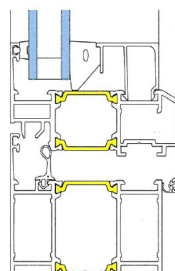

SFB 1074 is used for single windows, windows with top light, windows with side light, or in window elements/glazed elements. The size of windows: max. height 2100 mm, max. width 1550 mm, min. height 500 mm, min. width 450 mm, and max. weight of sash 100 kg.

Fixed window

Inward opening window

Inward opening window with arched top light

Opening window with fixed middle post, or without post

Inward opening French door

Frame/sash combinations for inward opening windows

Narrow frame

Narrow frame/sash

Frame / Narrow sash

Block window

Narrow frame/sash

Frame/sash combinations for inward opening French doors

Inward opening French door with glass

Inward opening French door with infill panel