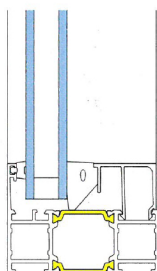

SFB 1074 is used for single windows, windows with top light, windows with side light, or in window elements/glazed elements. The size of windows: max. height 2100 mm, max. width 1550 mm, min. height 500 mm, min. width 450 mm, and max. weight of sash 100 kg.

Fixed window

Inward opening window

Inward opening window with arched top light

Opening window with fixed middle post, or without post

Inward opening French door

Frame/sash combinations for inward opening windows

Narrow frame

Narrow frame/sash

Frame / Narrow sash

Block window

Narrow frame/sash

Frame/sash combinations for inward opening French doors

Inward opening French door with glass

Inward opening French door with infill panel