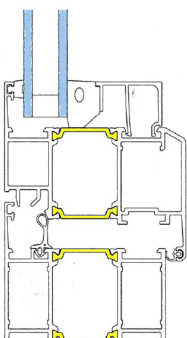

SFB 1074 is used for single windows, windows with top light, windows with side light, or in window elements/glazed elements. The size of windows: max. height 2100 mm, max. width 1550 mm, min. height 500 mm, min. width 450 mm, and max. weight of sash 100 kg.

Fixed window

Inward opening window

Inward opening window with arched top light

Opening window with fixed middle post, or without post

Inward opening French door

Frame/sash combinations for inward opening windows

Narrow frame

Narrow frame/sash

Frame / Narrow sash

Block window

Narrow frame/sash

Frame/sash combinations for inward opening French doors

Inward opening French door with glass

Inward opening French door with infill panel

Meeting door without middle post