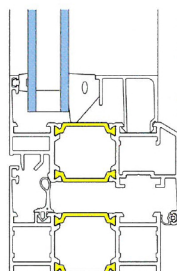

SFB 1074 is used for single windows, windows with top light, windows with side light, or in window elements/glazed elements. The size of windows: max. height 2100 mm, max. width 1550 mm, min. height 500 mm, min. width 450 mm, and max. weight of sash 100 kg.

Fixed window

Inward opening window

Inward opening window with arched top light

Opening window with fixed middle post, or without post

Inward opening French door

Frame/sash combinations for inward opening windows

Narrow frame

Narrow frame/sash

Frame / Narrow sash

Block window

Narrow frame/sash

Frame/sash combinations for inward opening French doors

Inward opening French door with glass

Inward opening French door with infill panel