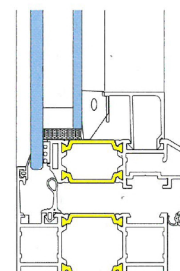

SFB 1074 is used for single windows, windows with top light, windows with side light, or in window elements/glazed elements. The size of windows: max. height 2100 mm, max. width 1550 mm, min. height 500 mm, min. width 450 mm, and max. weight of sash 100 kg.

Fixed window

Inward opening window

Inward opening window with arched top light

Opening window with fixed middle post, or without post

Inward opening French door

Frame/sash combinations for inward opening windows

Narrow frame

Narrow frame/sash

Frame / Narrow sash

Block window

Narrow frame/sash

Frame/sash combinations for inward opening French doors

Inward opening French door with glass

Inward opening French door with infill panel