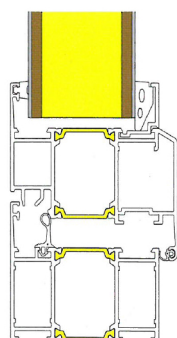

SFB 1074 is used for single windows, windows with top light, windows with side light, or in window elements/glazed elements. The size of windows: max. height 2100 mm, max. width 1550 mm, min. height 500 mm, min. width 450 mm, and max. weight of sash 100 kg.

Fixed window

Inward opening window

Inward opening window with arched top light

Opening window with fixed middle post, or without post

Inward opening French door

Frame/sash combinations for inward opening windows

Narrow frame

Narrow frame/sash

Frame / Narrow sash

Block window

Narrow frame/sash

Frame/sash combinations for inward opening French doors

Inward opening French door with glass

Inward opening French door with infill panel

Meeting door without middle post