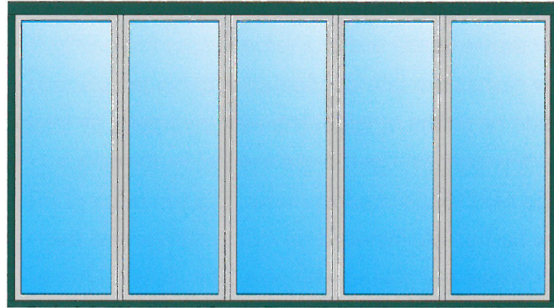

Folding windows/French doors

Functions

The window sashes of folding windows/French doors can be 850-2400 mm high and 300-900 mm wide.
Total width: 6300 mm with 7 window sashes.
Window sash weight: max 80 kg.

They can also be combined with fixed windows below the folding window. It is also possible to install horizontal cross-bars for optional marking. The folding windows/French doors are compatible with the SFB 4150 and 4060 facade systems.

Frame and sash combinations in folding windows