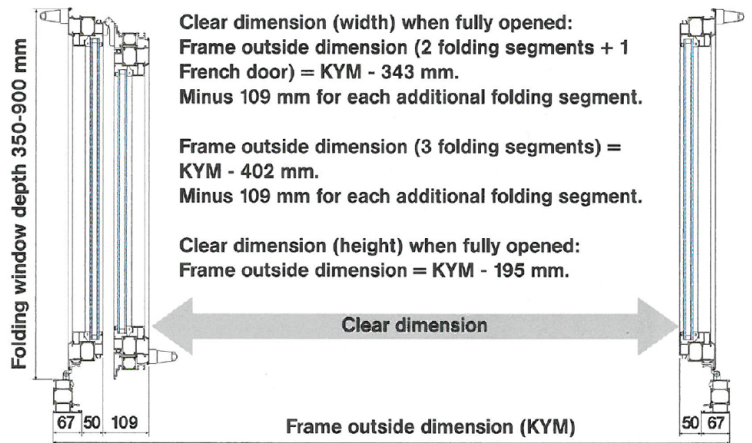

Folding windows/French doors

Functions

The window sashes of folding windows/French doors can be 850-2400 mm high and 300-900 mm wide.
 Total width: 6300 mm with 7 window sashes.
 Window sash weight: max 80 kg.

Number of folding segments: 2, (3, 4, 5, 6) French door

Number of folding segments: 3+2, (3+3, 4+3)

Number of folding segments: 3+2, (3+3, 4+3)

Frame and sash combinations in folding windows

Window sashes, hinges on the outside, handle on the inside

Bottom edge of frame with window sash, guide pin in a groove

Top edge of frame with window sash, rail with rolling fittings