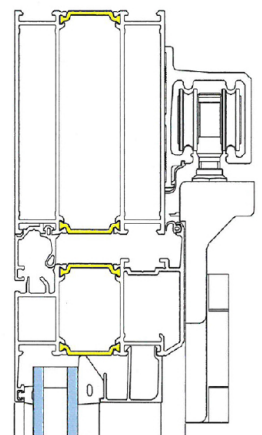

Folding windows/French doors

Functions

The window sashes of folding windows/French doors can be 850-2400 mm high and 300-900 mm wide.
 Total width: 6300 mm with 7 window sashes.
 Window sash weight: max 80 kg.

Number of folding segments: 2, (3, 4, 5, 6) French door

Number of folding segments: 3+2, (3+3, 4+3)

Number of folding segments: 3+2, (3+3, 4+3)

Frame and sash combinations in folding windows

Window sashes, hinges on the outside, handle on the inside

Bottom edge of frame with window sash, guide pin in a groove

Top edge of frame with window sash, rail with rolling fittings