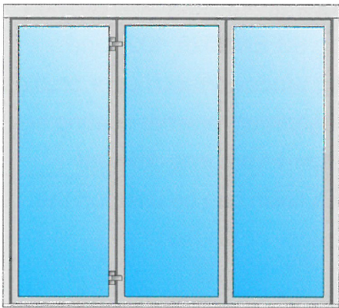

SFB 1074

Folding windows/French doors inward opening

The SFB 1074 folding windows/French doors, provide an opportunity to have large openings in restaurants, cafés, shops, kiosks, balconies, terraces, and offices. The window profiles have a low U-value across the profile. The window sashes are interconnected with hinges placed on the inside or on the outside. The window opens by folding the window sashes together on the inside, forming a package next to the window frame. The top edge of the window sashes are installed on rolling fittings and the bottom edges are guided with pins. The glass rebate in

the window sashes provide space for double or triple glazing units. The folding windows/French doors meet the requirements for air and water tightness as well as wind load resistance according to SS-EN 1026, 1027, and 12211 standards. The folding window/French door profiles can be surface treated by anodising, powder coating or using the Decoral system. Apart from this, different colours and types of surface finish can be used on the inside and on the outside.

Folding windows/French doors

Functions

The window sashes of folding windows/French doors can be 850-2400 mm high and 300-900 mm wide.
 Total width: 6300 mm with 7 window sashes.
 Window sash weight: max 80 kg.

They can also be combined with fixed windows below the folding window. It is also possible to install horizontal cross-bars for optional marking. The folding windows/French doors are compatible with the SFB 4150 and 4060 facade systems.