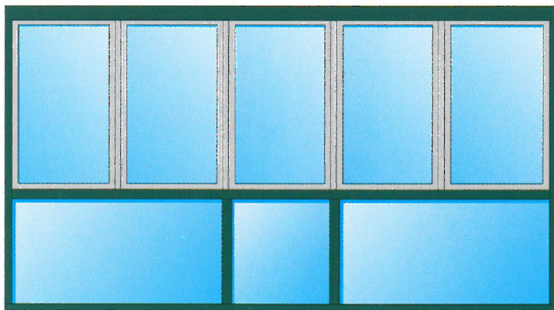

Folding windows/French doors

Functions

The window sashes of folding windows/French doors can be 850-2400 mm high and 300-900 mm wide.
Total width: 6300 mm with 7 window sashes.
Window sash weight: max 80 kg.

They can also be combined with fixed windows below the folding window. It is also possible to install horizontal cross-bars for optional marking. The folding windows/French doors are compatible with the SFB 4150 and 4060 facade systems.

Frame and sash combinations in folding windows