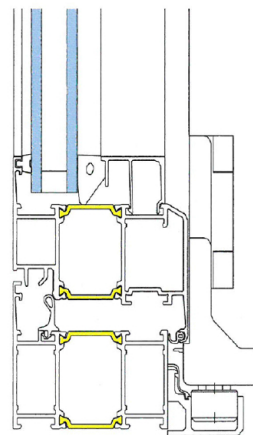

Folding windows/French doors

Functions

The window sashes of folding windows/French doors can be 850-2400 mm high and 300-900 mm wide.
 Total width: 6300 mm with 7 window sashes.
 Window sash weight: max 80 kg.

Number of folding segments: 2, (3, 4, 5, 6) French door

Number of folding segments: 3+2, (3+3, 4+3)

Number of folding segments: 3+2, (3+3, 4+3)

Frame and sash combinations in folding windows

Window sashes, hinges on the outside, handle on the inside

Bottom edge of frame with window sash, guide pin in a groove

Top edge of frame with window sash, rail with rolling fittings